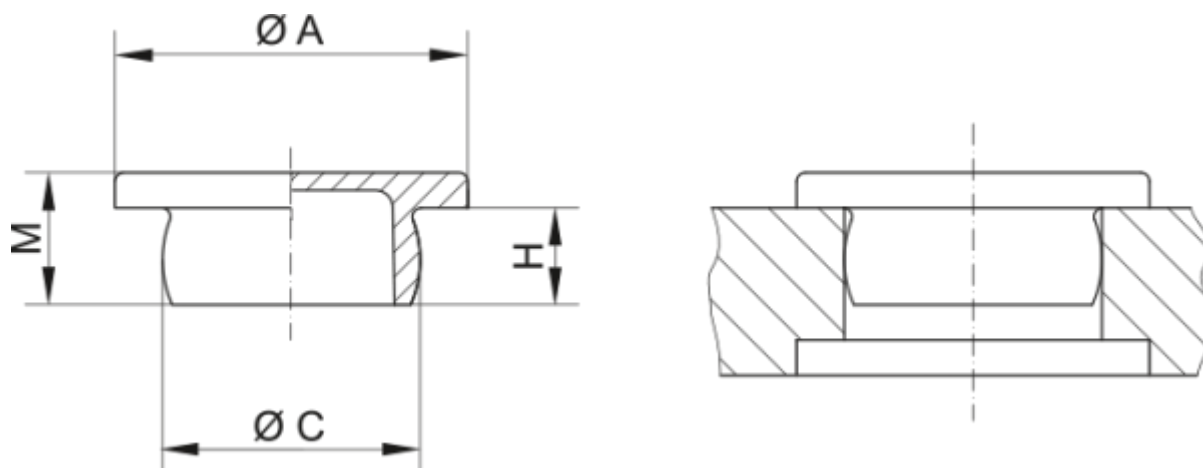

Data Sheet

Article number: 59GPN300F032

Description: KLEE Round plug GPN 300F - \varnothing 8,8

Measures

A = 13

C = 8.8

H = 7.5

M = 9.5